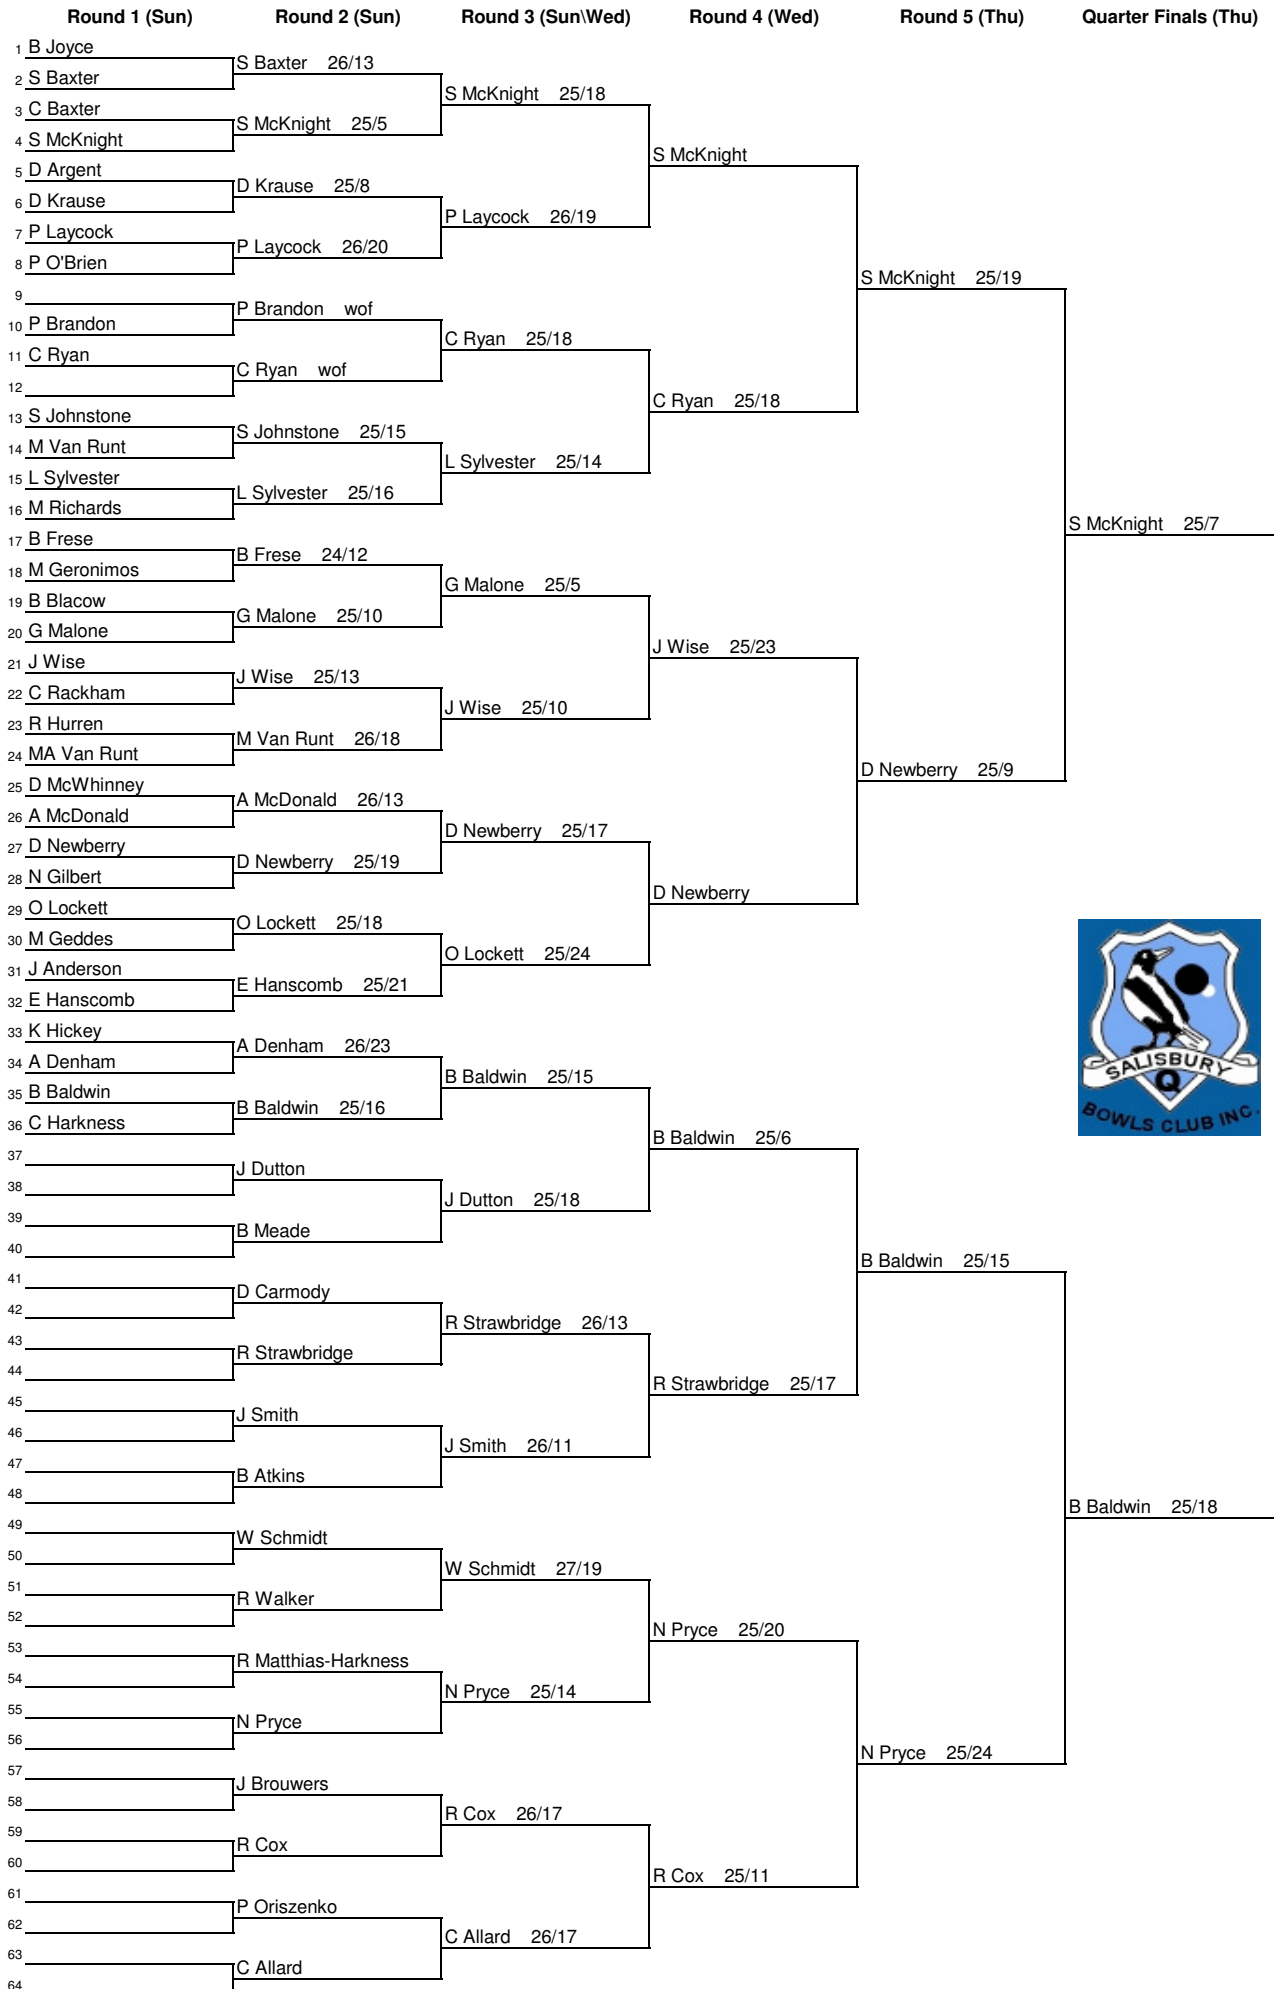

SECTION 1

SALISBURY SUPER BOWL Sat 20 June to Fri 26 June, 2009

SECTION 2

SALISBURY SUPER BOWL Sat 20 June to Fri 26 June, 2009

SECTION 3

SALISBURY SUPER BOWL Sat 20 June to Fri 26 June, 2009

SECTION 4

SALISBURY SUPER BOWL Sat 20 June to Fri 26 June, 2009