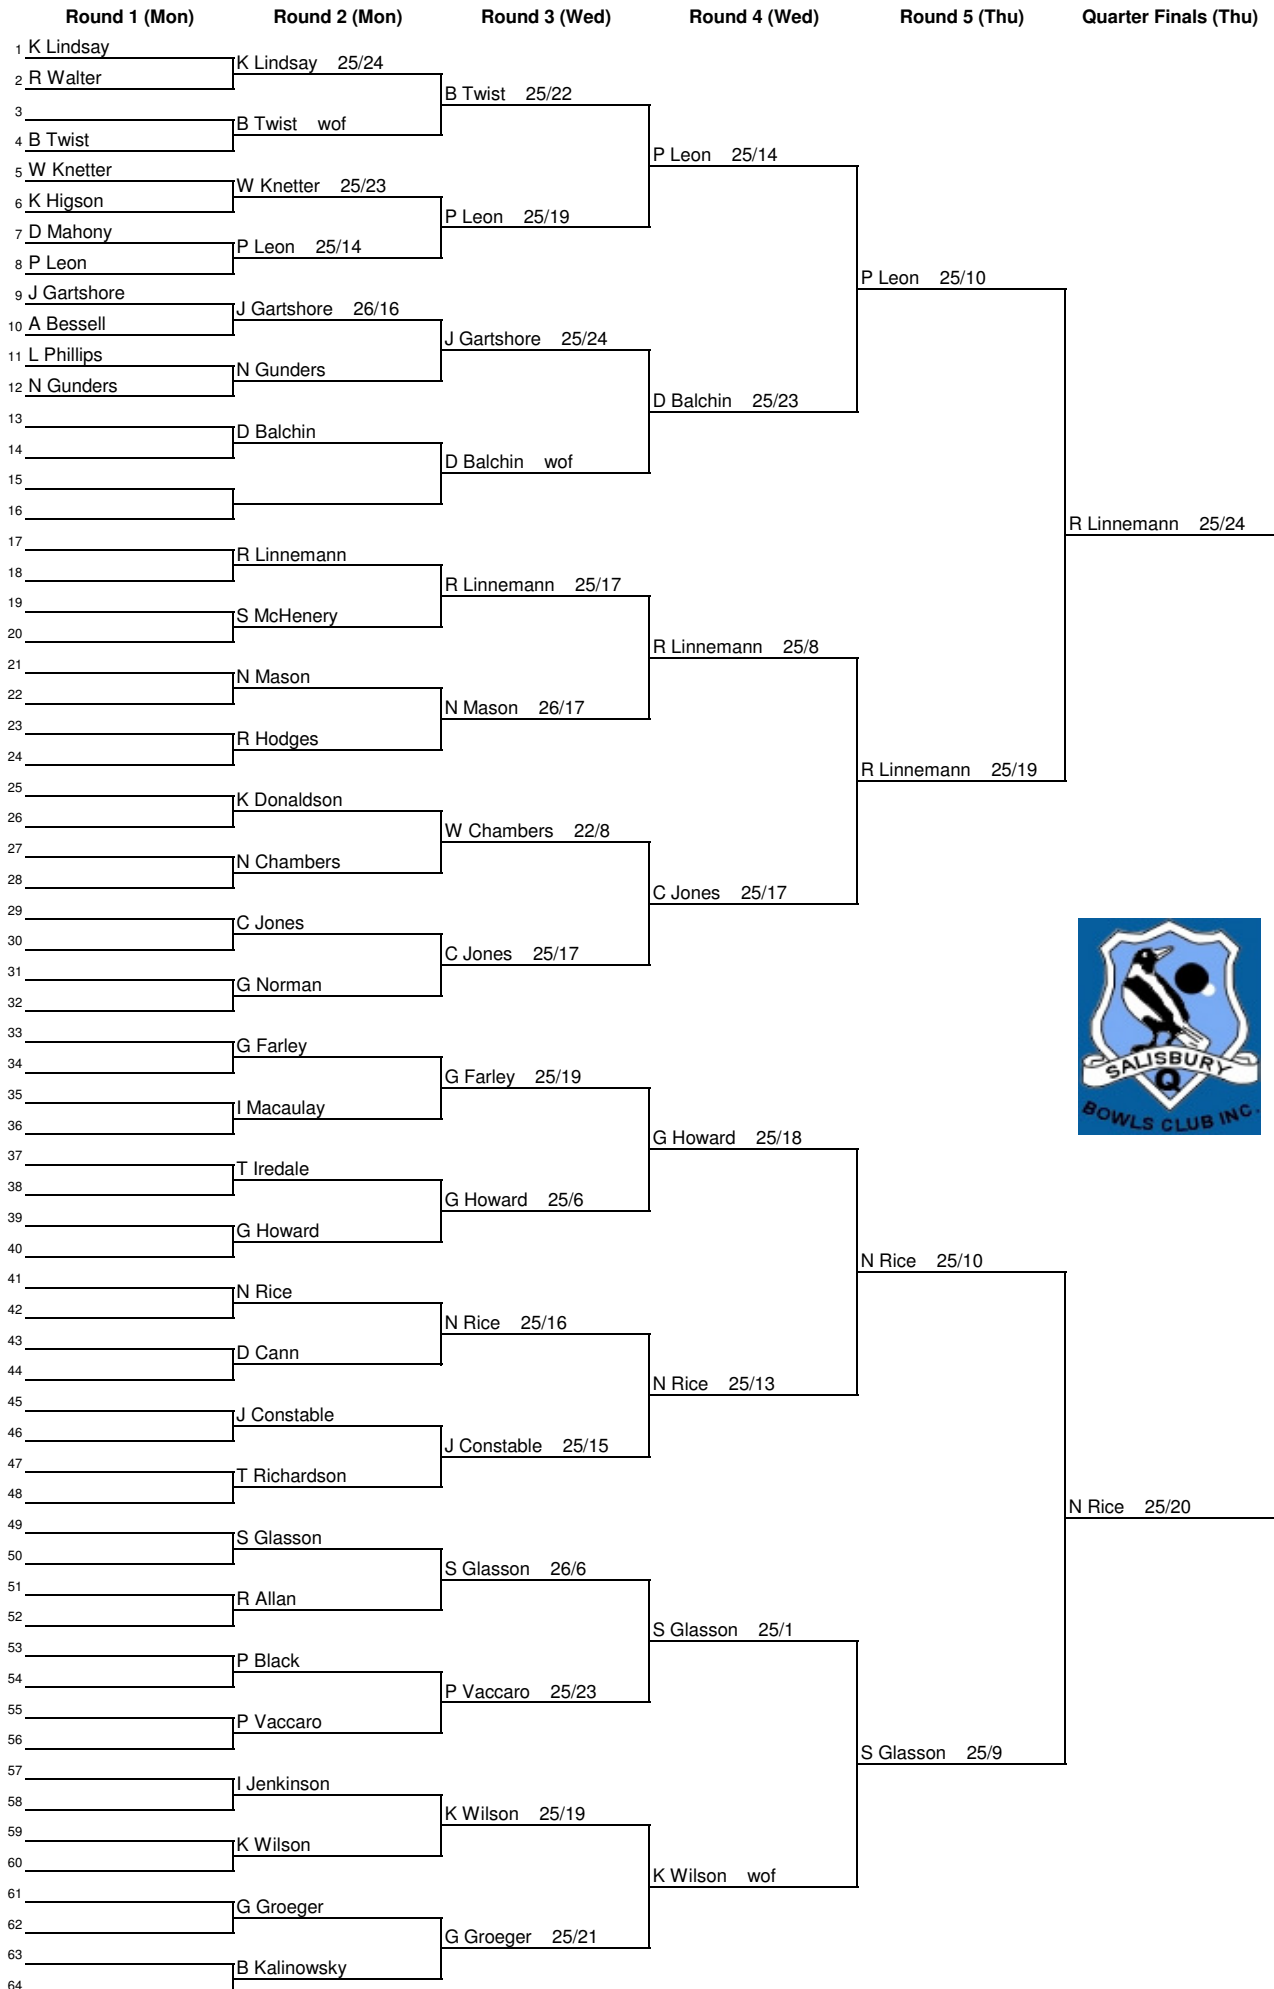

SECTION 1

SALISBURY SUPER BOWL Sat 20 June to Fri 26 June, 2009

SECTION 2

SALISBURY SUPER BOWL Sat 20 June to Fri 26 June, 2009

SECTION 3

SALISBURY SUPER BOWL Sat 20 June to Fri 26 June, 2009

SECTION 4

SALISBURY SUPER BOWL Sat 20 June to Fri 26 June, 2009