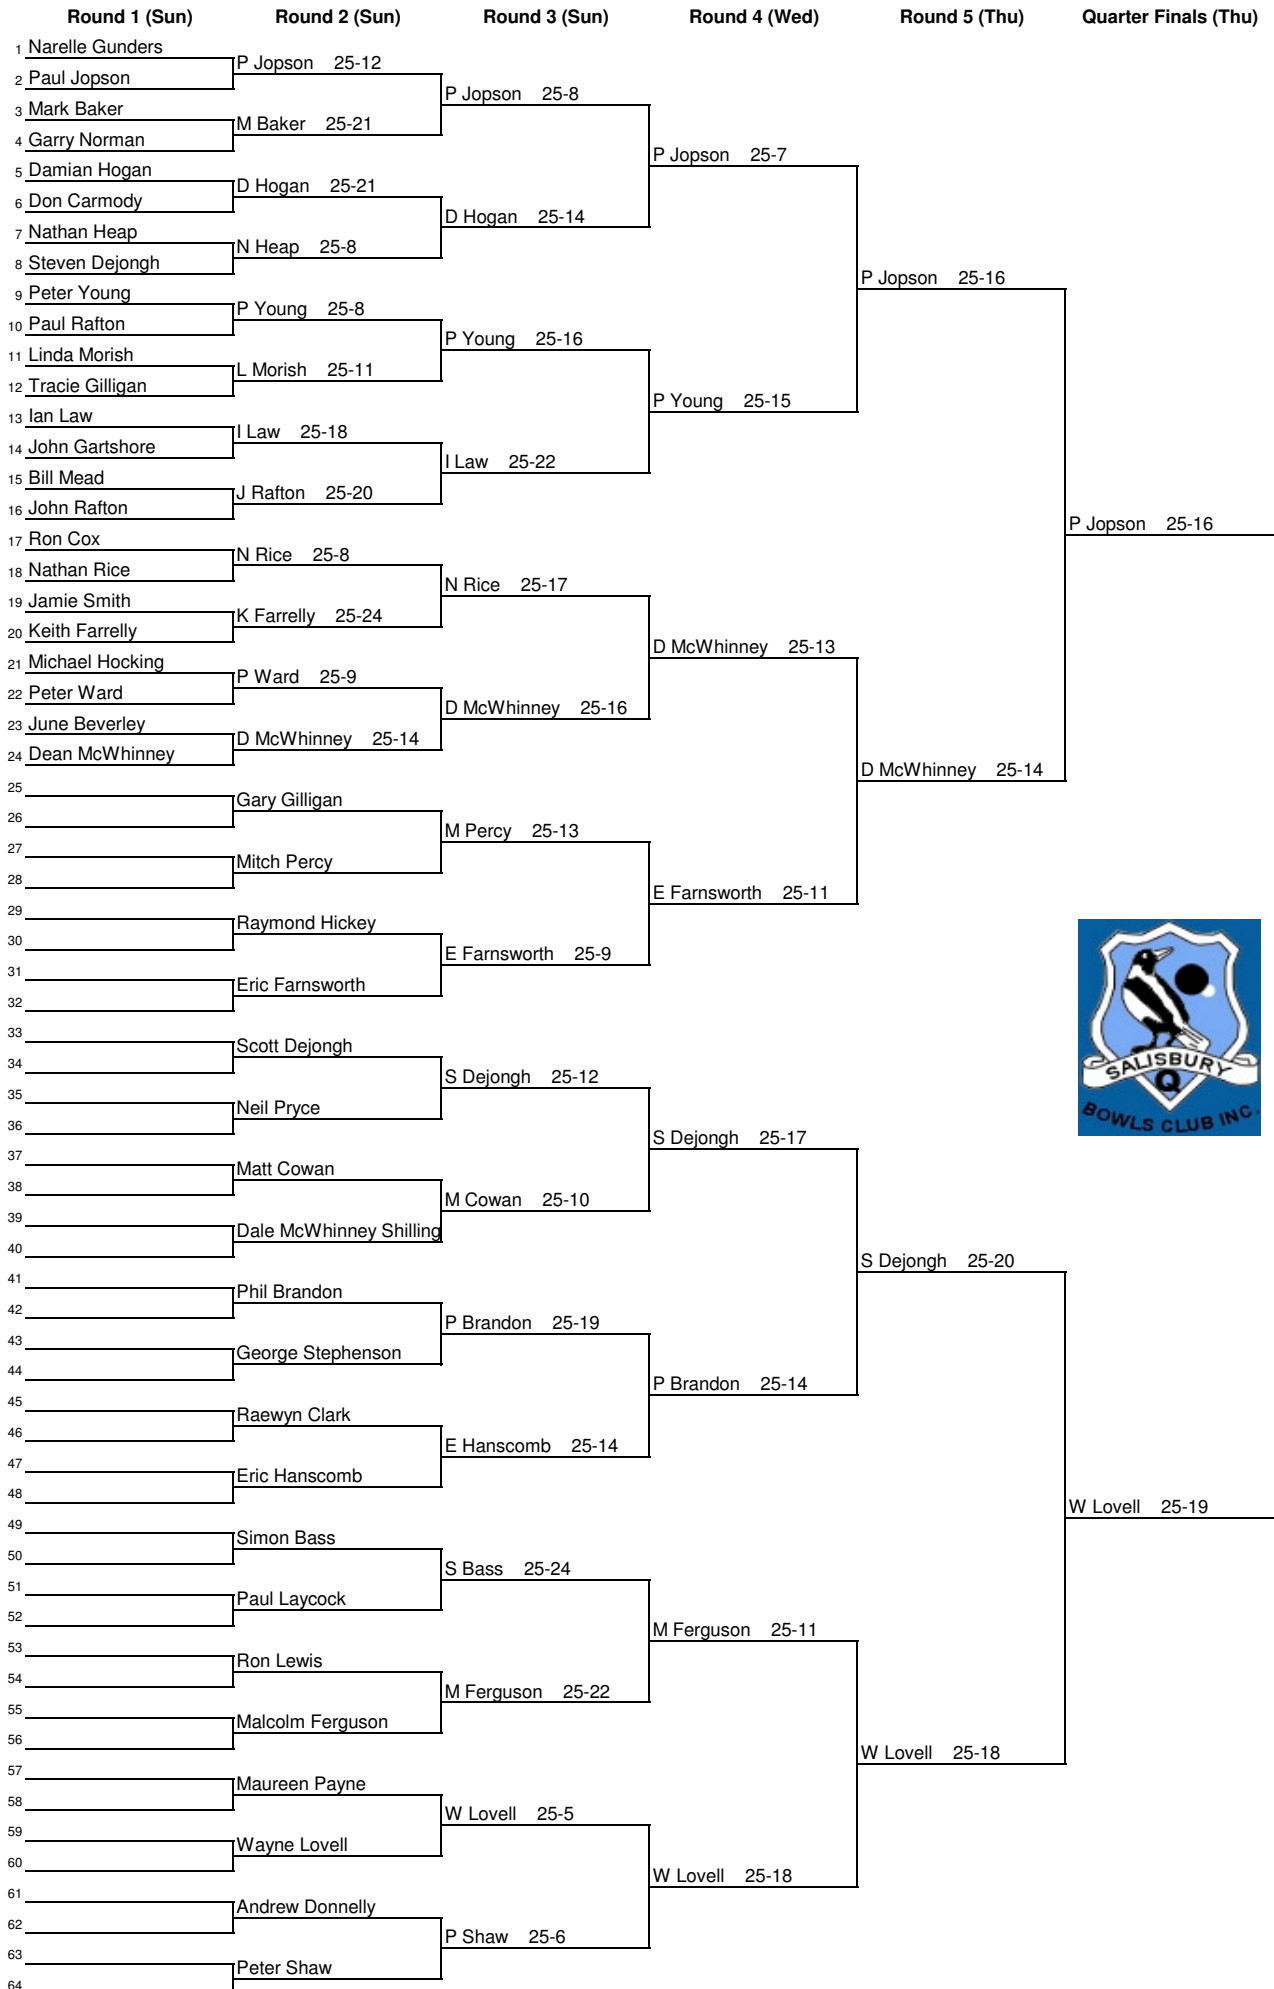

SECTION 1

SALISBURY SUPER BOWL Sat 26 June to Fri 2 July, 2010

SECTION 2

SALISBURY SUPER BOWL Sat 26 June to Fri 2 July, 2010

SECTION 3

SALISBURY SUPER BOWL Sat 26 June to Fri 2 July, 2010

SECTION 4

SALISBURY SUPER BOWL Sat 26 June to Fri 2 July, 2010