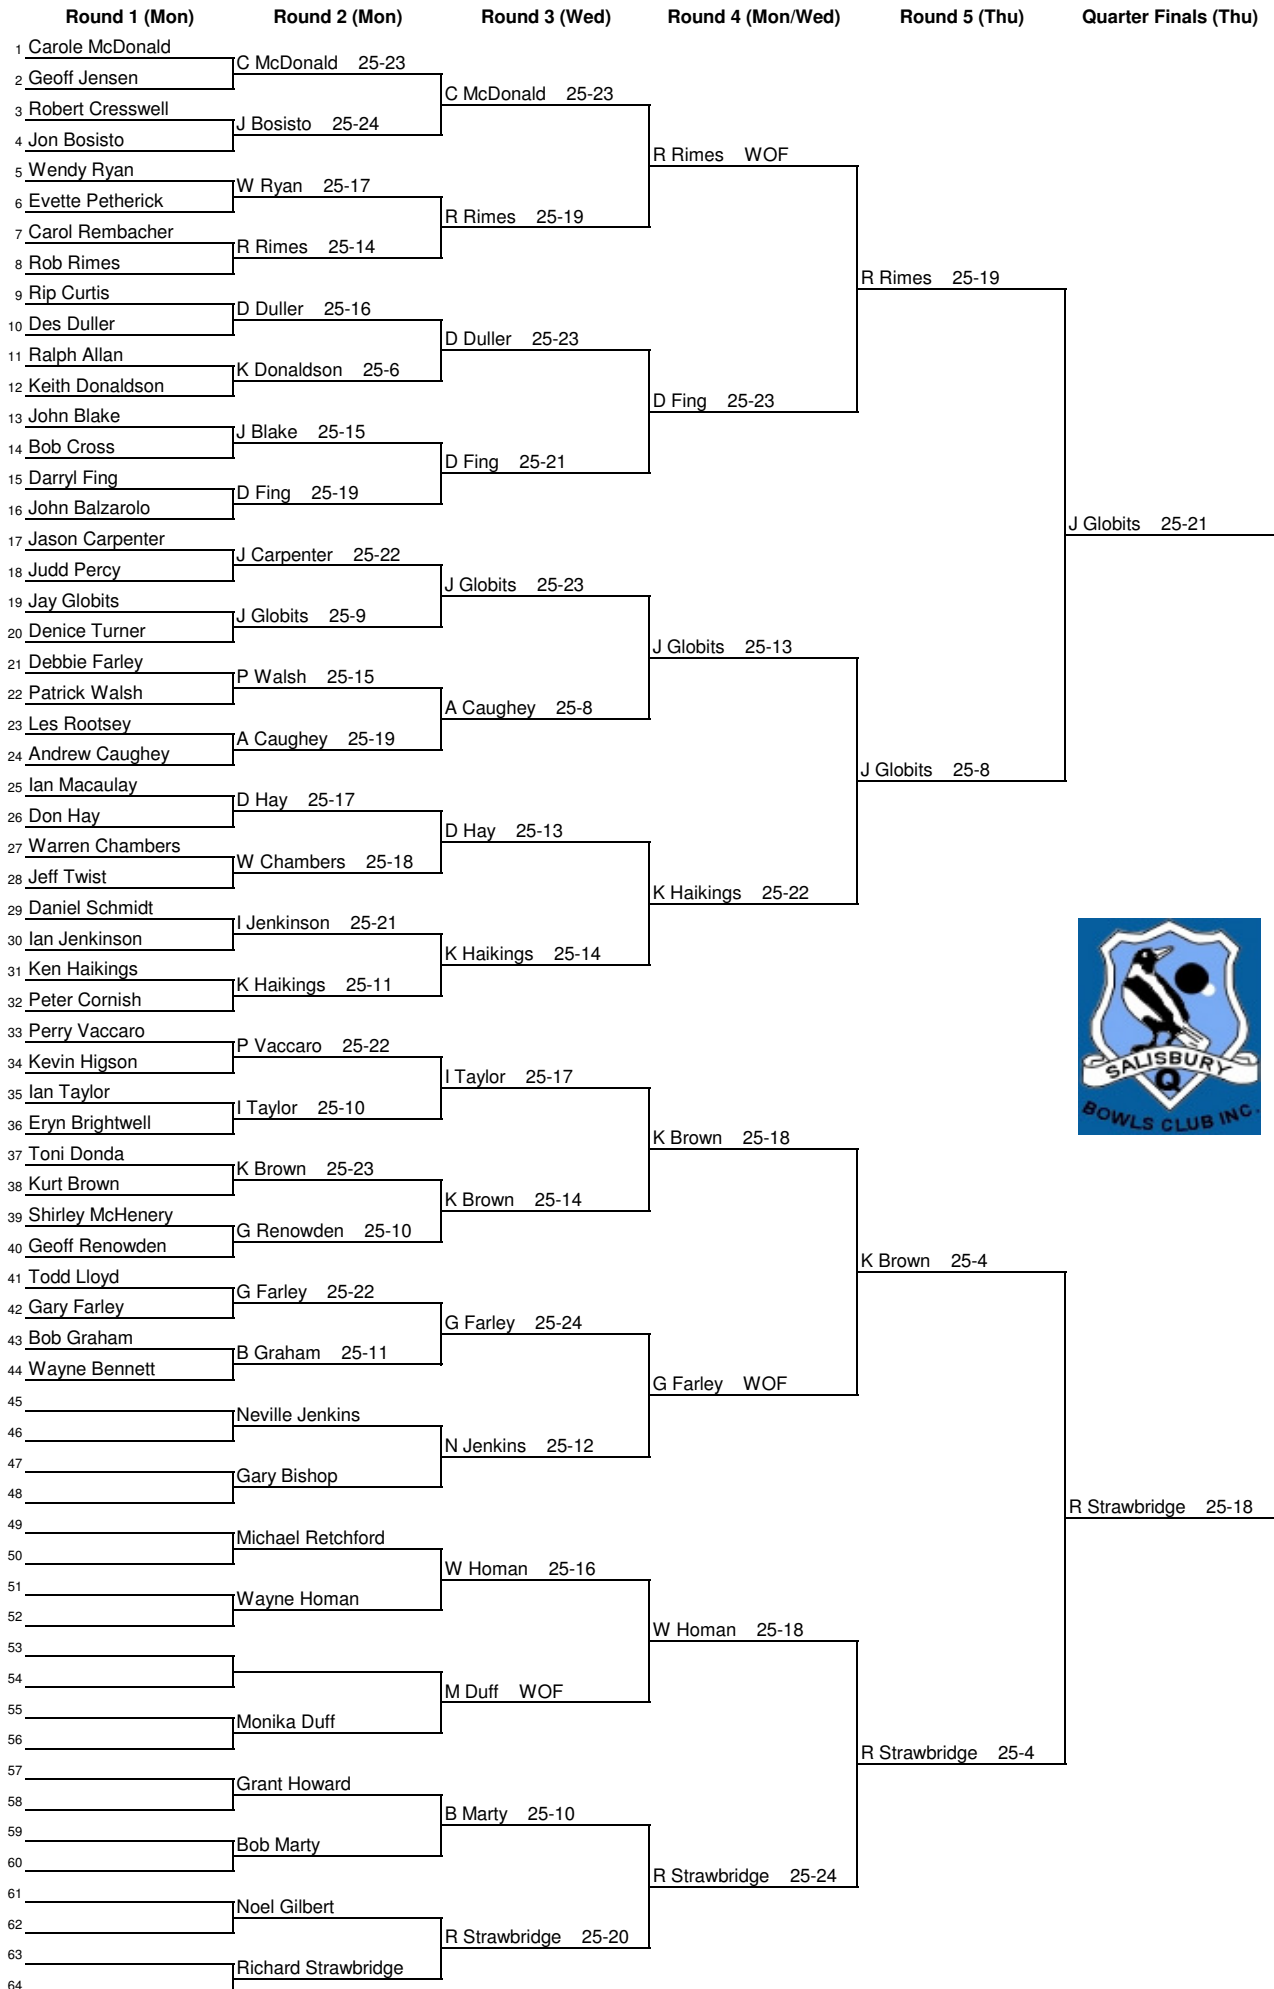

SECTION 1

SALISBURY SUPER BOWL Sat 26 June to Fri 2 July, 2010

SECTION 2

SALISBURY SUPER BOWL Sat 26 June to Fri 2 July, 2010

SECTION 3

SALISBURY SUPER BOWL Sat 26 June to Fri 2 July, 2010

SECTION 4

SALISBURY SUPER BOWL Sat 26 June to Fri 2 July, 2010